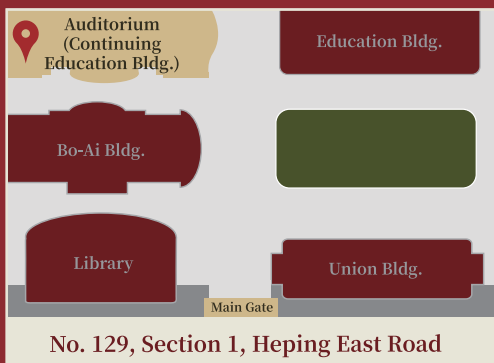

DAY 1 3.21

Location: Assembly Hall

DAY 2 3.22

Location: Auditorium
(Continuing Education Building)

Please complete the registration form before March 14 by scanning the QR code.
Contact: Ms. Peng-Yu He 886-2-7749-7978 pengyuhe@ntnu.edu.tw